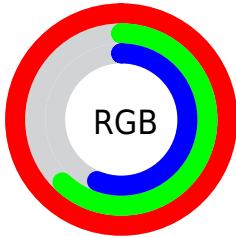

Distribution

- Red (100%)
- Green (62%)
- Blue (56%)