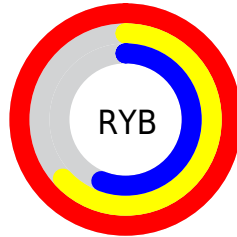

- Red (100%)
- Yellow (63%)
- Blue (56%)