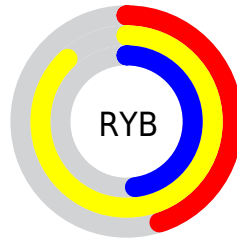

Details

The XYZ color **58.3654, 69.3008, 26.5199** is a light color, and the websafe version is hex **CCCC66**. A complement of this color would be **27.6138, 21.7826, 73.2742**, and the grayscale version is **61.2011, 64.3884, 70.1189**.

A 20% lighter version of the original color is **84.1614, 95.6446, 51.5616**, and **29.5824, 36.2084, 10.1324** is the 20% darker color. If you saturate the color by 10%, you get **56.8045, 68.6297, 20.5168**, and if you desaturate by 10%, it is **60.2466, 70.1054, 34.1754**.

Distribution

Red (85%)

Green (88%)

Blue (45%)

Red (45%)

Yellow (88%)

Blue (48%)

Cyan (3%)