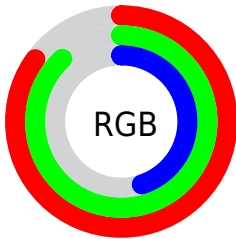

Distribution

Red (85%)

Green (88%)

Blue (45%)