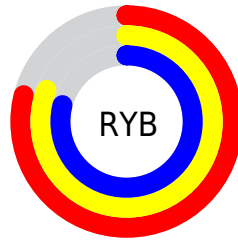

- Red (79%)
- Yellow (81%)
- Blue (79%)