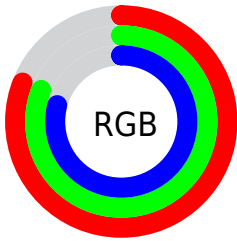

Distribution

- Red (81%)
- Green (81%)
- Blue (79%)