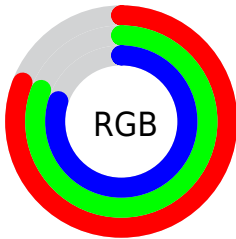

Distribution

Red (81%)

Green (81%)

Blue (80%)