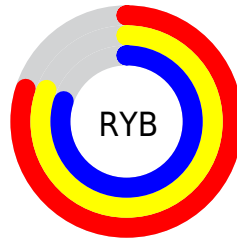

Red (80%)

Yellow (81%)

Blue (80%)