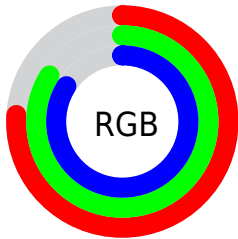

Distribution

- Red (76%)
- Green (84%)
- Blue (84%)