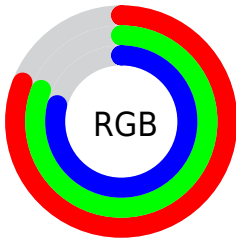

Distribution

- Red (81%)
- Green (81%)
- Blue (79%)