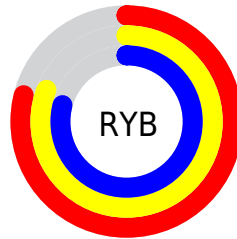

- Red (79%)
- Yellow (81%)
- Blue (79%)