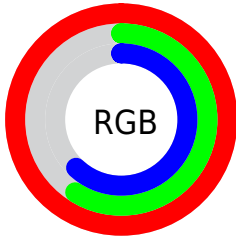

Distribution

- Red (100%)
- Green (59%)
- Blue (62%)