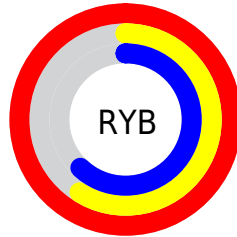

- Red (100%)
- Yellow (59%)
- Blue (62%)