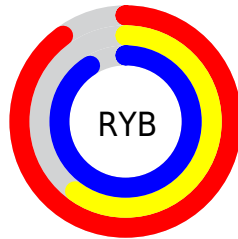

- Red (90%)
- Yellow (60%)
- Blue (91%)