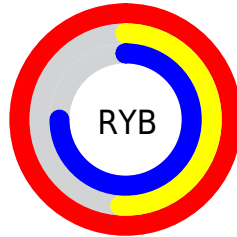

- Red (100%)
- Yellow (51%)
- Blue (75%)