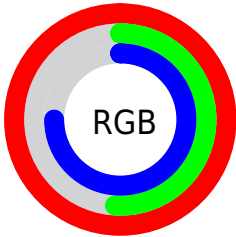

Distribution

- Red (100%)
- Green (51%)
- Blue (75%)