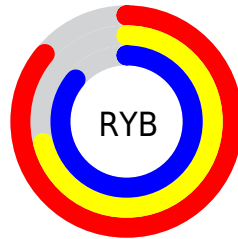

- Red (86%)
- Yellow (71%)
- Blue (86%)