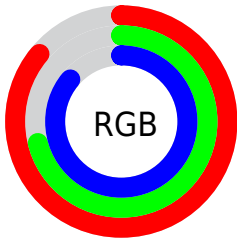

Distribution

- Red (86%)
- Green (71%)
- Blue (86%)