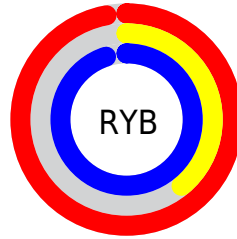

- Red (97%)
- Yellow (39%)
- Blue (95%)