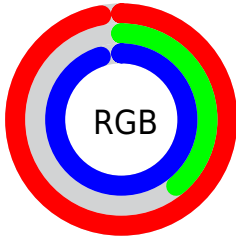

Distribution

- Red (97%)
- Green (39%)
- Blue (95%)