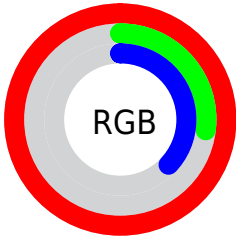

Distribution

- Red (100%)
- Green (27%)
- Blue (37%)