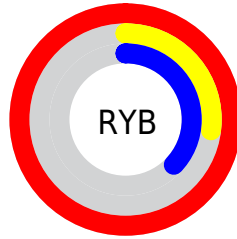

- Red (100%)
- Yellow (27%)
- Blue (37%)