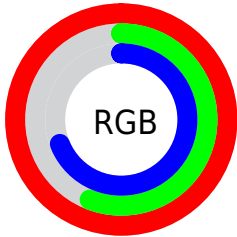

Distribution

Red (100%)

Green (56%)

Blue (69%)