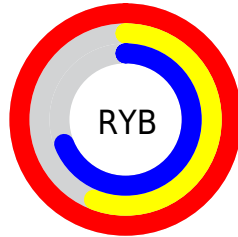

Details

The XYZ color **58.8003, 44.0001, 45.9512** is a light color, and the websafe version is hex **FF99CC**. A complement of this color would be **60.4091, 82.6883, 82.5930**, and the grayscale version is **43.4486, 45.7113, 49.7796**.

A 20% lighter version of the original color is **75.9464, 67.8200, 83.9507**, and **29.9963, 20.4782, 21.1106** is the 20% darker color. If you saturate the color by 10%, you get **53.7281, 36.5281, 36.0213**, and if you desaturate by 10%, it is **64.9862, 53.3128, 57.4439**.

Distribution

Red (100%)

Green (56%)

Blue (69%)

Red (100%)

Yellow (56%)

Blue (69%)

Cyan (0%)