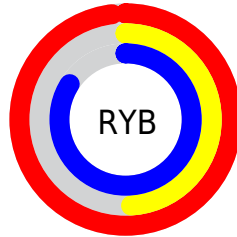

- Red (98%)
- Yellow (49%)
- Blue (84%)