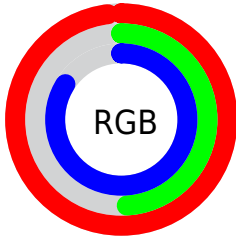

Distribution

- Red (98%)
- Green (49%)
- Blue (84%)