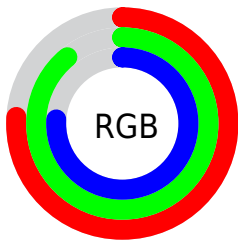

Distribution

- Red (76%)
- Green (89%)
- Blue (76%)