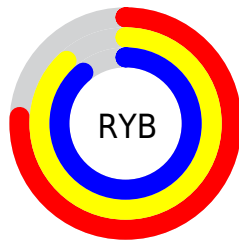

- Red (76%)
- Yellow (88%)
- Blue (89%)