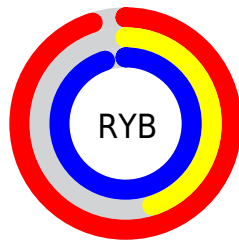

Details

The XYZ color **58.8904, 37.7788, 88.1926** is a light color, and the websafe version is hex **FF66FF**. A complement of this color would be **42.1087, 68.4798, 27.5236**, and the grayscale version is **37.0543, 38.9840, 42.4535**.

A 20% lighter version of the original color is **74.2336, 58.3671, 101.9612**, and **29.8494, 16.6980, 47.5487** is the 20% darker color. If you saturate the color by 10%, you get **56.4560, 32.9090, 87.3813**, and if you desaturate by 10%, it is **62.0539, 44.1048, 89.2476**.

Distribution

Red (95%)

Green (45%)

Blue (95%)

Red (95%)

Yellow (45%)

Blue (95%)

Cyan (0%)