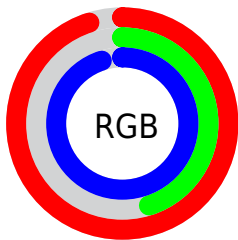

Distribution

Red (95%)

Green (45%)

Blue (95%)