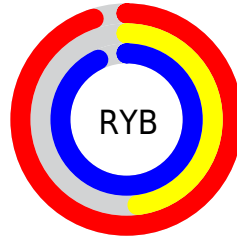

Details

The XYZ color **58.9870, 39.1576, 84.5700** is a light color, and the websafe version is hex **FF99FF**. A complement of this color would be **43.8185, 69.2753, 31.4864**, and the grayscale version is **38.8308, 40.8530, 44.4890**.

A 20% lighter version of the original color is **75.4101, 60.7202, 102.3534**, and **29.8761, 17.4178, 45.5034** is the 20% darker color. If you saturate the color by 10%, you get **56.1999, 33.8196, 82.9103**, and if you desaturate by 10%, it is **62.5195, 45.9832, 86.4831**.

Distribution

Red (95%)

Green (48%)

Blue (93%)

Red (95%)

Yellow (48%)

Blue (93%)

Cyan (0%)