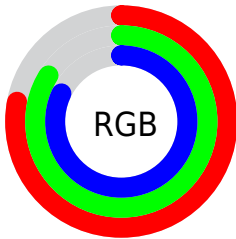

Distribution

- Red (78%)
- Green (84%)
- Blue (82%)