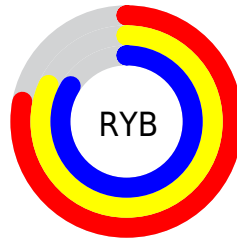

- Red (78%)
- Yellow (82%)
- Blue (84%)