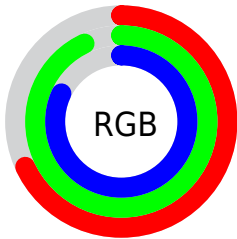

Distribution

- Red (68%)
- Green (93%)
- Blue (82%)