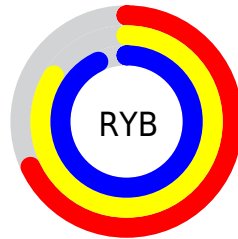

- Red (68%)
- Yellow (84%)
- Blue (93%)