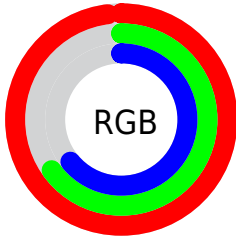

Distribution

Red (98%)

Green (65%)

Blue (64%)