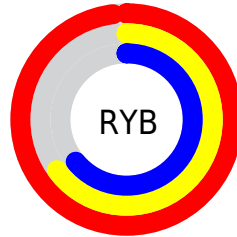

Details

The XYZ color **59.2229, 49.7303, 41.5995** is a light color, and the websafe version is hex **FF9999**. A complement of this color would be **65.9749, 81.8640, 101.9468**, and the grayscale version is **48.9970, 51.5487, 56.1365**.

A 20% lighter version of the original color is **79.8826, 78.0874, 77.8799**, and **29.9540, 23.7053, 18.3261** is the 20% darker color. If you saturate the color by 10%, you get **53.1713, 40.8803, 29.5532**, and if you desaturate by 10%, it is **66.5711, 60.4686, 56.2509**.

Distribution

Red (98%)

Green (65%)

Blue (64%)

Red (98%)

Yellow (65%)

Blue (64%)

Cyan (0%)