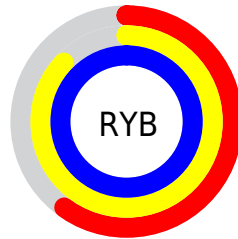

- Red (60%)
- Yellow (87%)
- Blue (100%)