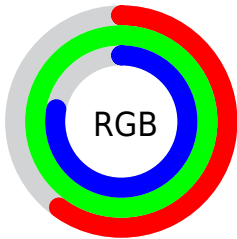

Distribution

- Red (60%)
- Green (100%)
- Blue (78%)