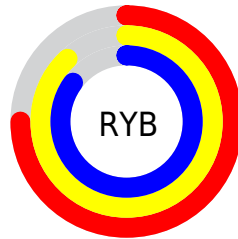

Red (75%)

Yellow (88%)

Blue (85%)