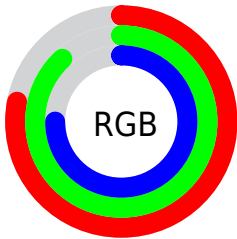

Distribution

Red (78%)

Green (88%)

Blue (75%)