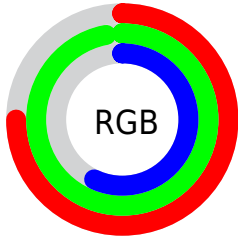

Distribution

Red (75%)

Green (97%)

Blue (57%)