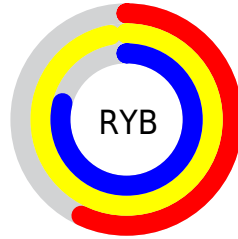

Red (57%)

Yellow (97%)

Blue (79%)