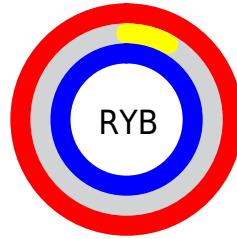

Details

The XYZ color **59.5582, 29.0163, 97.0694** is a light color, and the websafe version is hex **FF00FF**. The color can be described as light washed magenta. A complement of this color would be **36.2054, 71.7339, 12.6485**, and the grayscale version is **16.8944, 17.7742, 19.3561**.

A 20% lighter version of the original color is **64.8659, 39.6319, 98.8386**, and **32.0704, 15.3687, 54.0995** is the 20% darker color. If you saturate the color by 10%, you get **59.2900, 28.4800, 96.9800**, and if you desaturate by 10%, it is **60.2877, 30.4753, 97.3126**.

Distribution

Red (100%)

Green (8%)

Blue (100%)

Red (100%)

Yellow (8%)

Blue (100%)

Cyan (0%)