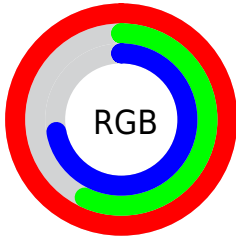

Distribution

- Red (100%)
- Green (57%)
- Blue (72%)