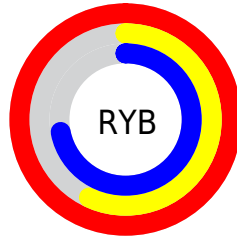

- Red (100%)
- Yellow (57%)
- Blue (72%)