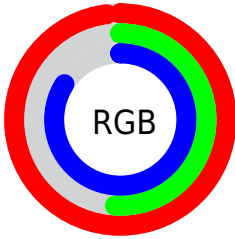

Distribution

- Red (98%)
- Green (51%)
- Blue (84%)