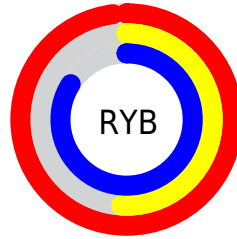

- Red (98%)
- Yellow (51%)
- Blue (84%)