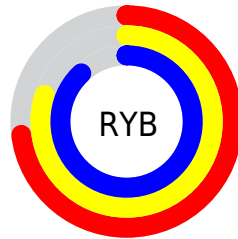

Details

The XYZ color **59.8481, 68.8995, 79.2519** is a light color, and the websafe version is hex **99CCCC**. A complement of this color would be **57.0616, 54.1351, 54.4583**, and the grayscale version is **62.6341, 65.8959, 71.7607**.

A 20% lighter version of the original color is **90.4279, 97.6172, 108.6837**, and **30.5231, 35.9912, 41.8975** is the 20% darker color. If you saturate the color by 10%, you get **54.7111, 66.2709, 78.2108**, and if you desaturate by 10%, it is **65.8415, 71.9732, 80.3415**.

Distribution

Red (73%)

Green (88%)

Blue (87%)

Red (73%)

Yellow (80%)

Blue (88%)

Cyan (17%)