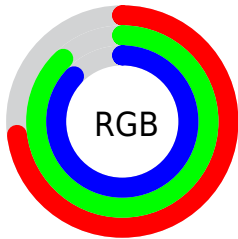

Distribution

Red (73%)

Green (88%)

Blue (87%)