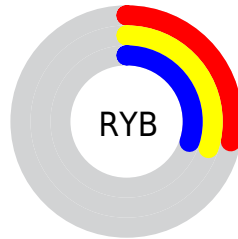

## Conversions Part 2

| <b>Format</b>                       | <b>Color</b>                                  |
|-------------------------------------|---|
| <a href="#">RYB</a>                 | <a href="#">71, 76, 77</a>                    |
| Decimal                             | <a href="#">4672840</a>                       |
| CIELab                              | <a href="#">32.07, -3.54, 2.13</a>            |
| CIElCh                              | <a href="#">32, 4.129, 148.990</a>            |
| Yxy                                 | <a href="#">7.1152, 0.3102,<br/>0.3437</a>    |
| Android<br>(android.graphics.Color) | <a href="#">4282862920<br/>(0xFF474D48)</a>   |
| YUV                                 | <a href="#">74.6360, -1.2995,<br/>-3.1888</a> |
| Hunter-Lab                          | <a href="#">26.6743, -3.7045,<br/>2.7444</a>  |

# Details

The XYZ color **6.4221, 7.1152, 7.1658** is a dark color, and the websafe version is hex **333333**. A complement of this color would be **6.6185, 6.6062, 7.7641**, and the grayscale version is **6.6250, 6.9700, 7.5904**.

A 20% lighter version of the original color is **18.4588, 20.1997, 20.6954**, and **1.2445, 1.4233, 1.3715** is the 20% darker color. If you saturate the color by 10%, you get **5.6943, 6.7631, 6.0955**, and if you desaturate by 10%, it is **7.2438, 7.5135, 8.3549**.

# Distribution

- Red (28%)
- Green (30%)
- Blue (28%)

- Red (28%)
- Yellow (30%)
- Blue (30%)

- Cyan (8%)
- Magenta (0%)
- Yellow (6%)
- Black (70%)

- Cyan (72%)
- Magenta (70%)
- Yellow (72%)