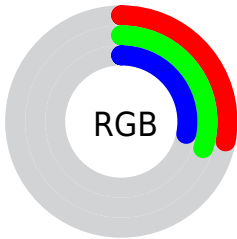

Distribution

- Red (28%)
- Green (30%)
- Blue (28%)