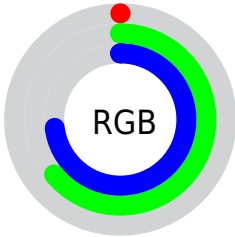

Distribution

- Red (0%)
- Green (64%)
- Blue (73%)