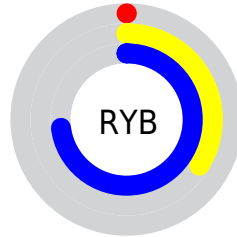

- Red (0%)
- Yellow (34%)
- Blue (73%)