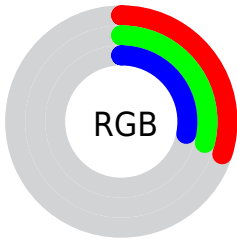

Distribution

- Red (30%)
- Green (29%)
- Blue (28%)