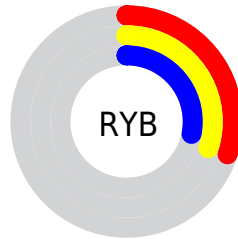

- Red (30%)
- Yellow (30%)
- Blue (28%)