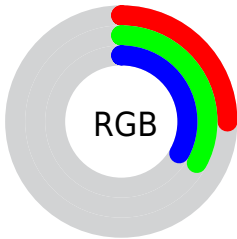

Distribution

Red (25%)

Green (33%)

Blue (33%)