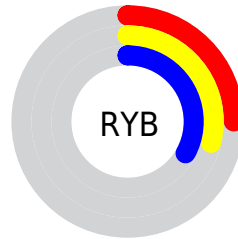

# Details

The XYZ color **6.8205, 8.0375, 9.5794** is a dark color, and the websafe version is hex **336666**. A complement of this color would be **6.3312, 5.7991, 5.4887**, and the grayscale version is **7.1852, 7.5594, 8.2322**.

A 20% lighter version of the original color is **19.3143, 22.1232, 25.4425**, and **1.3603, 1.7360, 2.1828** is the 20% darker color. If you saturate the color by 10%, you get **6.3245, 7.7820, 9.5563**, and if you desaturate by 10%, it is **7.3989, 8.3359, 9.6067**.

# Distribution

 Red (25%)

 Green (33%)

 Blue (33%)

 Red (25%)

 Yellow (29%)

 Blue (33%)

 Cyan (25%)