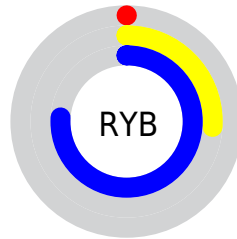

- Red (0%)
- Yellow (26%)
- Blue (76%)