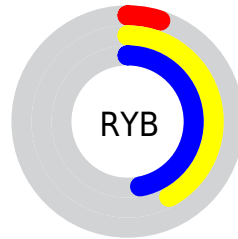

- Red (5%)
- Yellow (42%)
- Blue (47%)