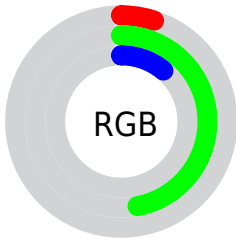

Distribution

- Red (5%)
- Green (47%)
- Blue (11%)