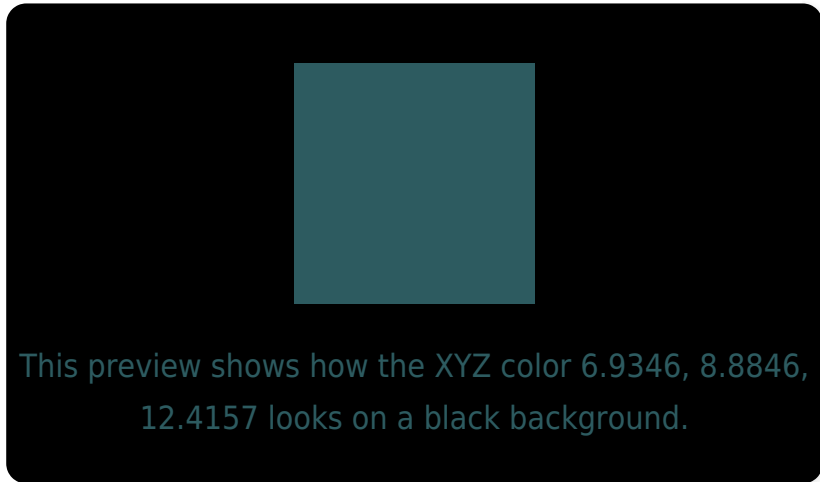

## White Background

This preview shows how the XYZ color 6.9346, 8.8846, 12.4157 looks on a white background.

# Black Background