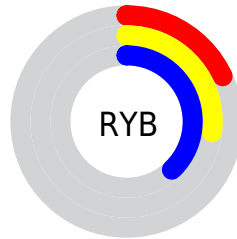

- Red (18%)
- Yellow (27%)
- Blue (38%)