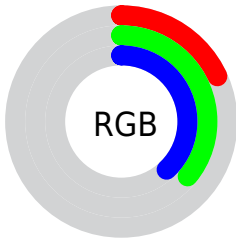

Distribution

- Red (18%)
- Green (36%)
- Blue (38%)