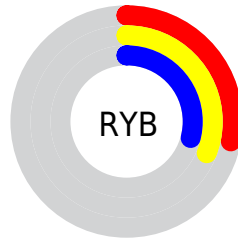

## Conversions Part 2

| <b>Format</b>                       | <b>Color</b>                 |
|-------------------------------------|------------------------------|
| <b>R<sub>YB</sub></b>               | 71, 79, 73                   |
| Decimal                             | 5066567                      |
| CIE Lab                             | 33.19, -2.50, 4.44           |
| CIE LCh                             | 33, 5.097, 119.345           |
| Yxy                                 | 7.6247, 0.3226,<br>0.3516    |
| Android<br>(android.graphics.Color) | 4283256647<br>(0xFF4D4F47)   |
| YUV                                 | 77.4900, -3.1996,<br>-0.4297 |
| Hunter-Lab                          | 27.6129, -3.1113,<br>4.1606  |

# Details

The XYZ color **6.9939, 7.6247, 7.0643** is a dark color, and the websafe version is hex **666666**. A complement of this color would be **6.4124, 6.4876, 8.3118**, and the grayscale version is **7.1514, 7.5238, 8.1934**.

A 20% lighter version of the original color is **19.6531, 21.2059, 20.5101**, and **1.4378, 1.6092, 1.3334** is the 20% darker color. If you saturate the color by 10%, you get **6.5997, 7.4491, 5.8073**, and if you desaturate by 10%, it is **7.4263, 7.8166, 8.4955**.

# Distribution

- Red (30%)
- Green (31%)
- Blue (28%)

- Red (28%)
- Yellow (31%)
- Blue (29%)

- Cyan (3%)
- Magenta (0%)
- Yellow (10%)
- Black (69%)

- Cyan (70%)
- Magenta (69%)
- Yellow (72%)