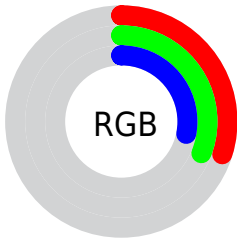

Distribution

- Red (30%)
- Green (31%)
- Blue (28%)