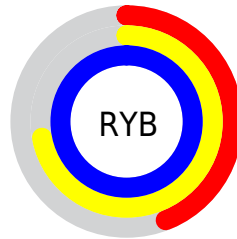

- Red (44%)
- Yellow (72%)
- Blue (100%)