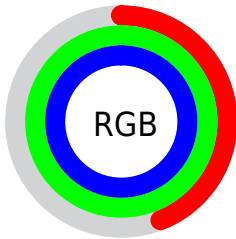

Distribution

- Red (44%)
- Green (100%)
- Blue (100%)