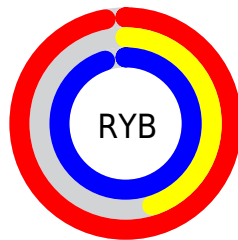

- Red (97%)
- Yellow (45%)
- Blue (95%)