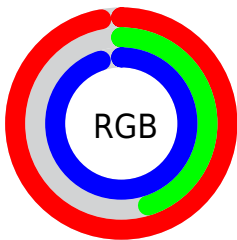

Distribution

- Red (97%)
- Green (45%)
- Blue (95%)