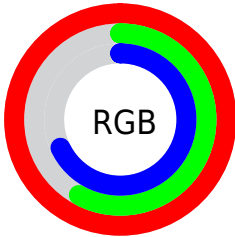

Distribution

Red (100%)

Green (58%)

Blue (68%)