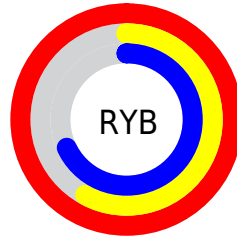

Details

The XYZ color **59.5303, 45.7720, 45.2325** is a light color, and the websafe version is hex **FF9999**. A complement of this color would be **62.5803, 83.6800, 88.4590**, and the grayscale version is **45.2530, 47.6097, 51.8470**.

A 20% lighter version of the original color is **77.0749, 70.5241, 82.9490**, and **30.3990, 21.4820, 20.6334** is the 20% darker color. If you saturate the color by 10%, you get **54.1584, 37.8609, 34.7091**, and if you desaturate by 10%, it is **66.0695, 55.5664, 57.5366**.

Distribution

Red (100%)

Green (58%)

Blue (68%)

Red (100%)

Yellow (58%)

Blue (68%)

Cyan (0%)