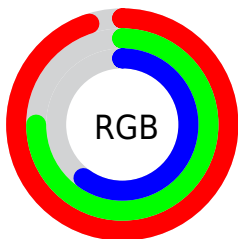

Distribution

Red (95%)

Green (75%)

Blue (60%)