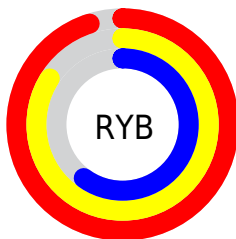

Red (95%)

Yellow (84%)

Blue (60%)