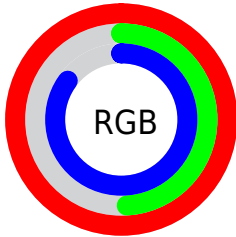

Distribution

- Red (100%)
- Green (49%)
- Blue (85%)