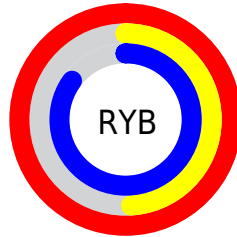

- Red (100%)
- Yellow (49%)
- Blue (85%)