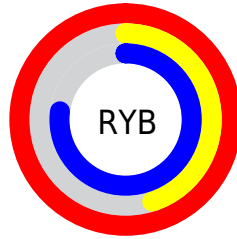

- Red (100%)
- Yellow (45%)
- Blue (77%)