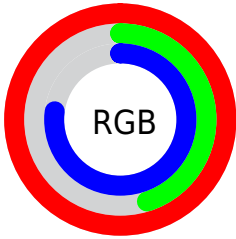

Distribution

- Red (100%)
- Green (45%)
- Blue (77%)