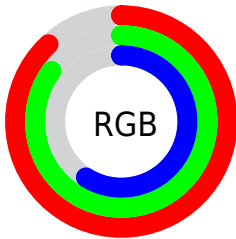

Distribution

Red (88%)

Green (85%)

Blue (59%)