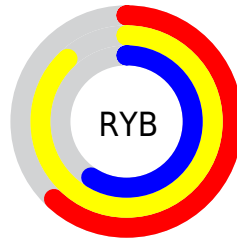

Red (62%)

Yellow (88%)

Blue (59%)