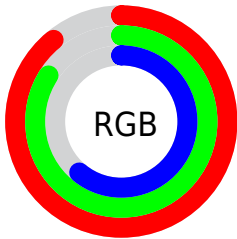

Distribution

- Red (89%)
- Green (84%)
- Blue (61%)