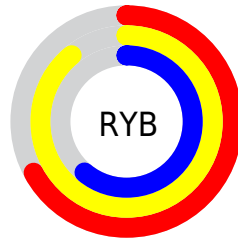

- Red (67%)
- Yellow (89%)
- Blue (61%)