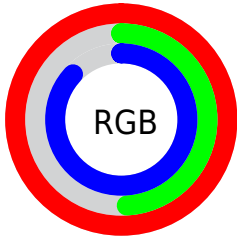

Distribution

Red (100%)

Green (49%)

Blue (87%)