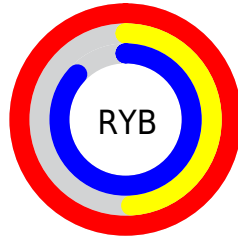

Red (100%)

Yellow (49%)

Blue (87%)