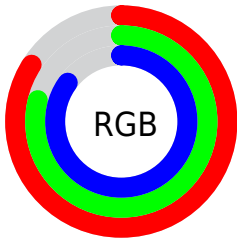

Distribution

- Red (84%)
- Green (79%)
- Blue (85%)