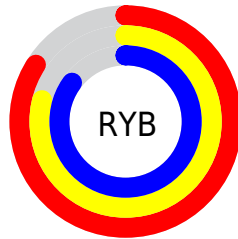

- Red (84%)
- Yellow (79%)
- Blue (85%)