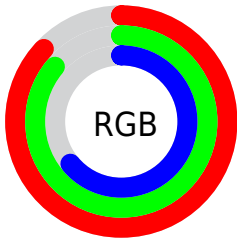

Distribution

- Red (87%)
- Green (86%)
- Blue (64%)