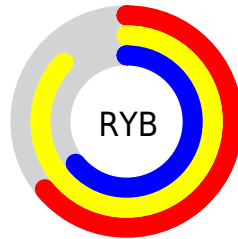

- Red (64%)
- Yellow (87%)
- Blue (64%)