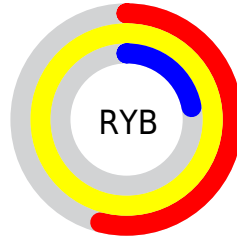

- Red (54%)
- Yellow (100%)
- Blue (22%)