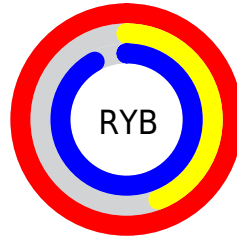

Details

The XYZ color **61.9198, 38.6270, 82.7895** is a light color, and the websafe version is hex **FF66CC**. A complement of this color would be **46.4136, 76.5388, 33.8022**, and the grayscale version is **37.1425, 39.0768, 42.5547**.

A 20% lighter version of the original color is **73.4780, 56.8559, 101.7093**, and **31.7830, 17.1380, 44.2806** is the 20% darker color. If you saturate the color by 10%, you get **59.0173, 33.6326, 79.3228**, and if you desaturate by 10%, it is **65.6282, 45.2164, 86.5760**.

Distribution

Red (100%)

Green (44%)

Blue (92%)

Red (100%)

Yellow (44%)

Blue (92%)

Cyan (0%)