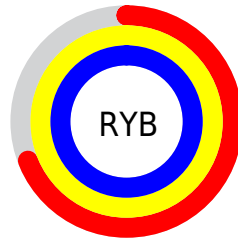

- Red (69%)
- Yellow (100%)
- Blue (100%)