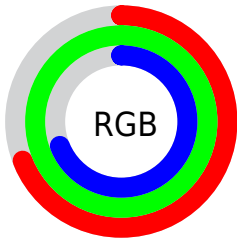

Distribution

- Red (69%)
- Green (100%)
- Blue (69%)