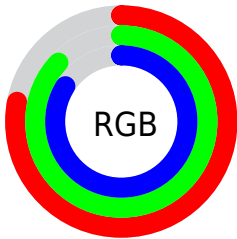

Distribution

- Red (78%)
- Green (87%)
- Blue (84%)