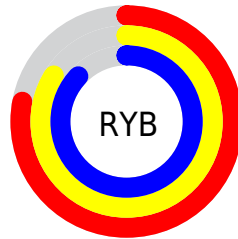

- Red (78%)
- Yellow (84%)
- Blue (87%)